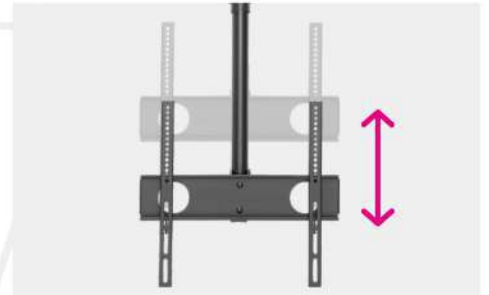

SH 44C

TV Ceiling Mount

For LCD/LED TVs

NO MORE WALL SPACE?

NO PROBLEM !

Screen Size
26"-75"

VESA Compatible
200x200, 300x300,
400x200, 400x400

Weight Capacity
50kg/110lbs

Tilt Range
0° - -15°

Cable Management

Telescopic Pole
allows quick and easy height adjustment.

Tilt VESA Plate
provides the optimal viewing angle.

Cable Management
keeps everything organized.