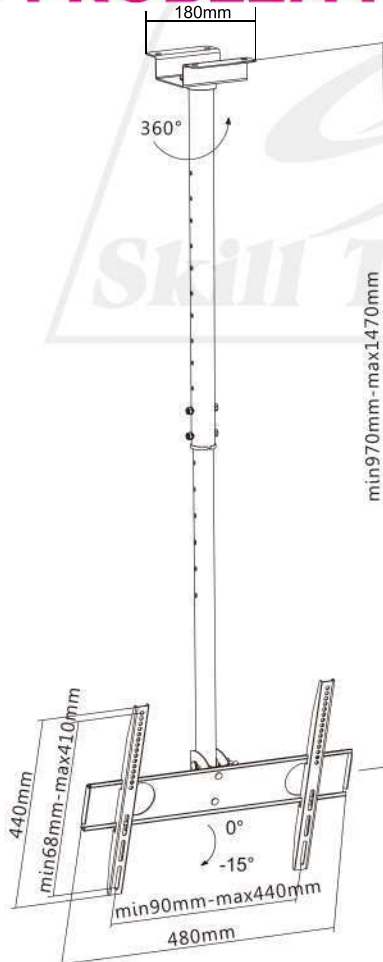

SH 44C

TV Ceiling Mount

For LCD/LED TVs

NO MORE WALL SPACE?

NO PROBLEM !

Screen Size
26"-75"

VESA Compatible
200x200, 300x300,
400x200, 400x400

Weight Capacity
50kg/110lbs

Tilt Range
0° - -15°

Cable Management

Telescopic Pole
allows quick and easy height adjustment.

Tilt VESA Plate
provides the optimal viewing angle.

Cable Management
keeps everything organized.