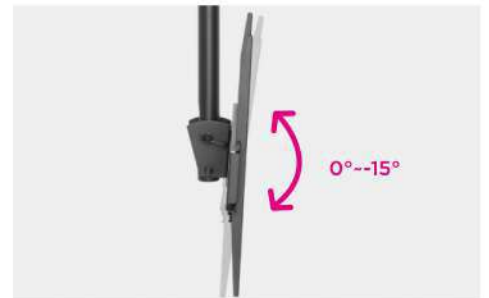

SH 44C

TV Ceiling Mount

For LCD/LED TVs

NO MORE WALL SPACE?

NO PROBLEM !

Screen Size
26"-75"

VESA Compatible
200x200, 300x300,
400x200, 400x400

Weight Capacity
50kg/110lbs

Tilt Range
0° - -15°

Cable Management

Telescopic Pole
allows quick and easy height adjustment.

Tilt VESA Plate
provides the optimal viewing angle.

Cable Management
keeps everything organized.